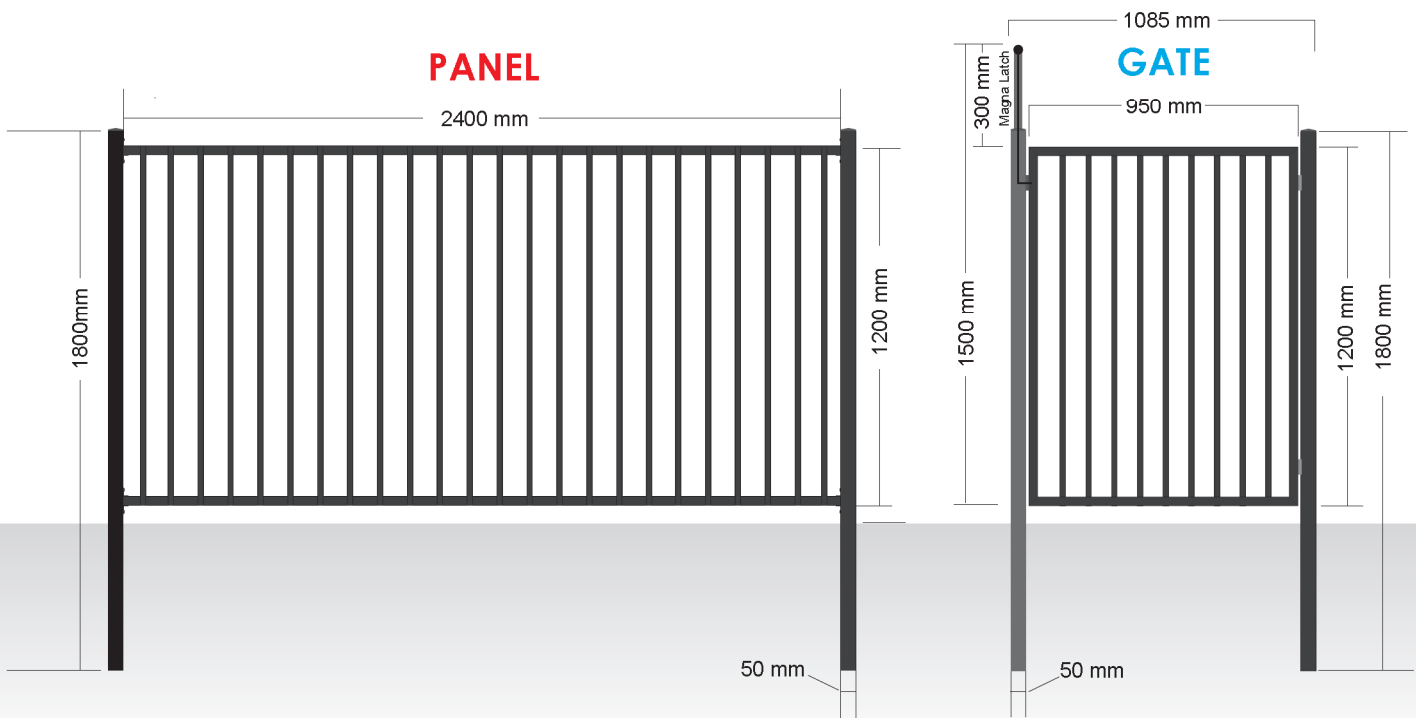

AVAILABLE COLOURS:

BLACK

CREAM

SLATE GREY

CAULFIELD GREEN

MOUNTAIN BLUE

Panel

Width	Height	Rail	Uprights
2400mm	1200mm or 1500mm	30 x 30	16mm Round

Gate

Width	Height	Rail	Uprights
950mm	1200mm	30 x 30	16mm Round